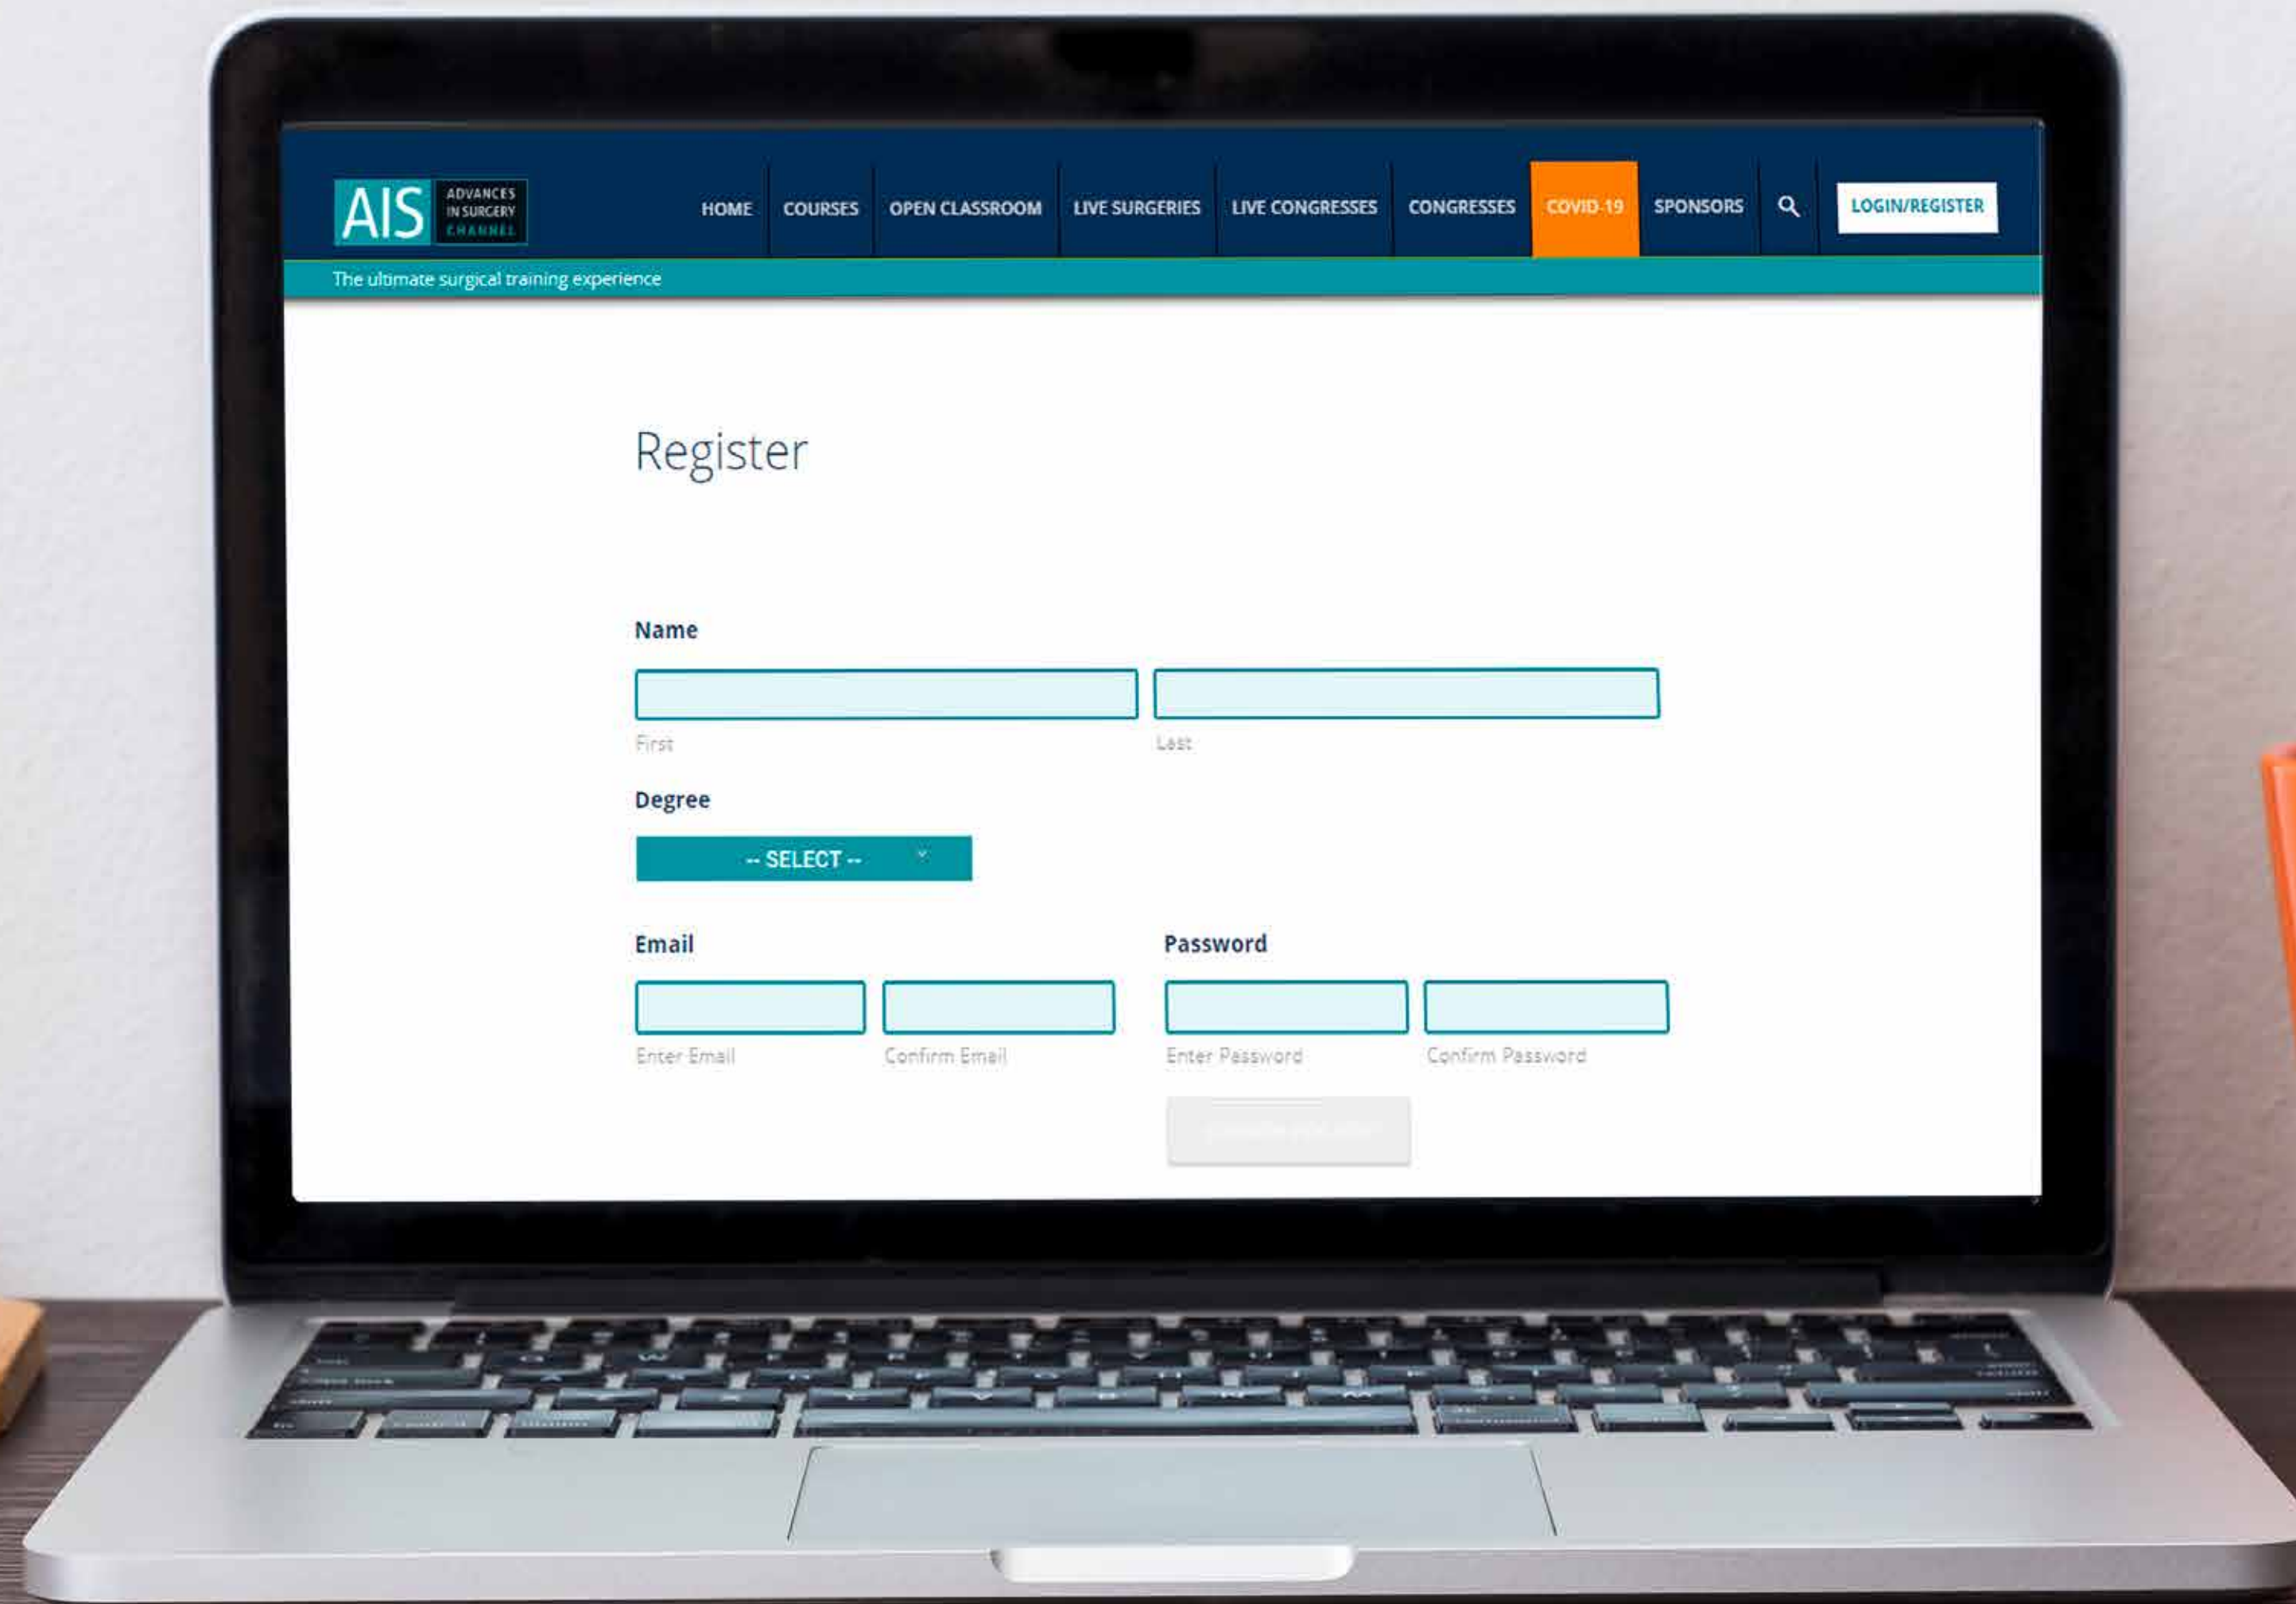

aischannel.com/log-in

Clic "Register Now" Link

3

<https://aischannel.com/register-free>

Fill all required information and click **Register** button, at the end of the form.

Please, don't wait until the last minute to avoid virtual queues and if you want, after creating your password, tell your browser to remember it ;)