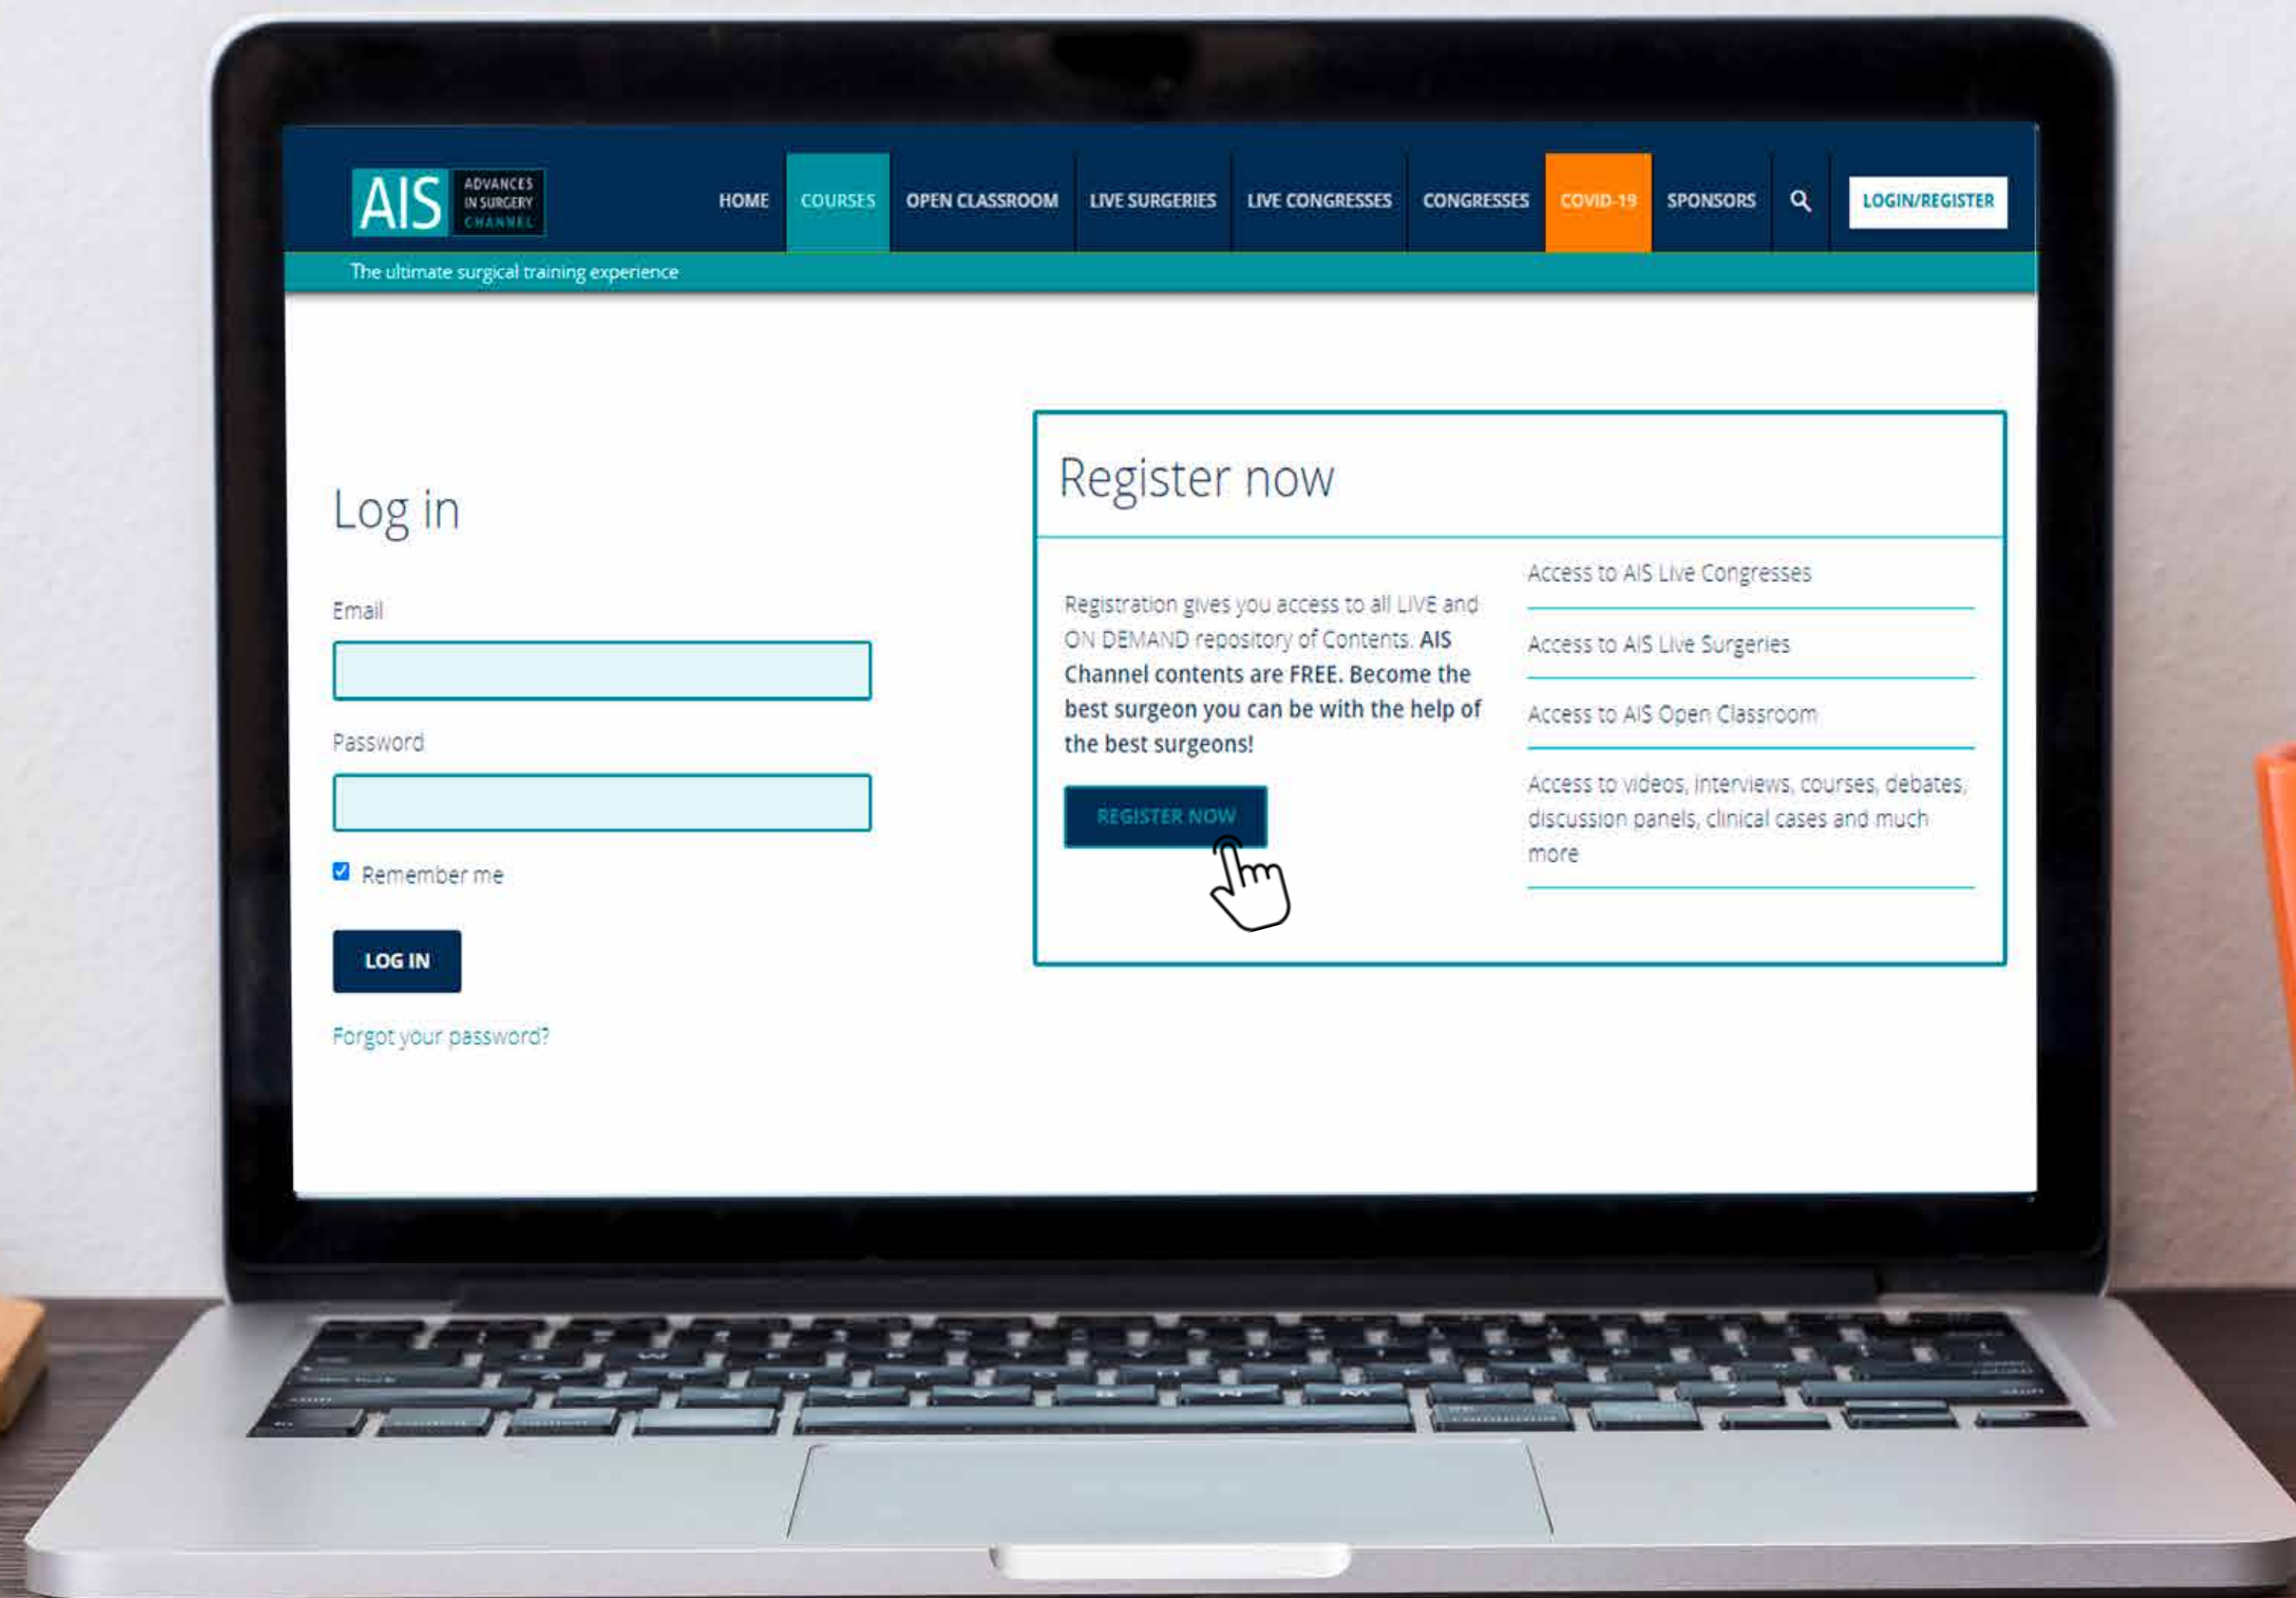

AIS

ADVANCES
IN SURGERY
CHANNEL

LIVE THE BEST AIS CHANNEL EXPERIENCE

1

aischannel.com

Click Login | Register Link

AIS ADVANCES
IN SURGERY

2

aischannel.com/log-in

Clic "Register Now" Link

3

<https://aischannel.com/register-free>

Fill all required information and click **Register** button, at the end of the form.

Please, don't wait until the last minute to avoid virtual queues and if you want, after creating your password, tell your browser to remember it ;)